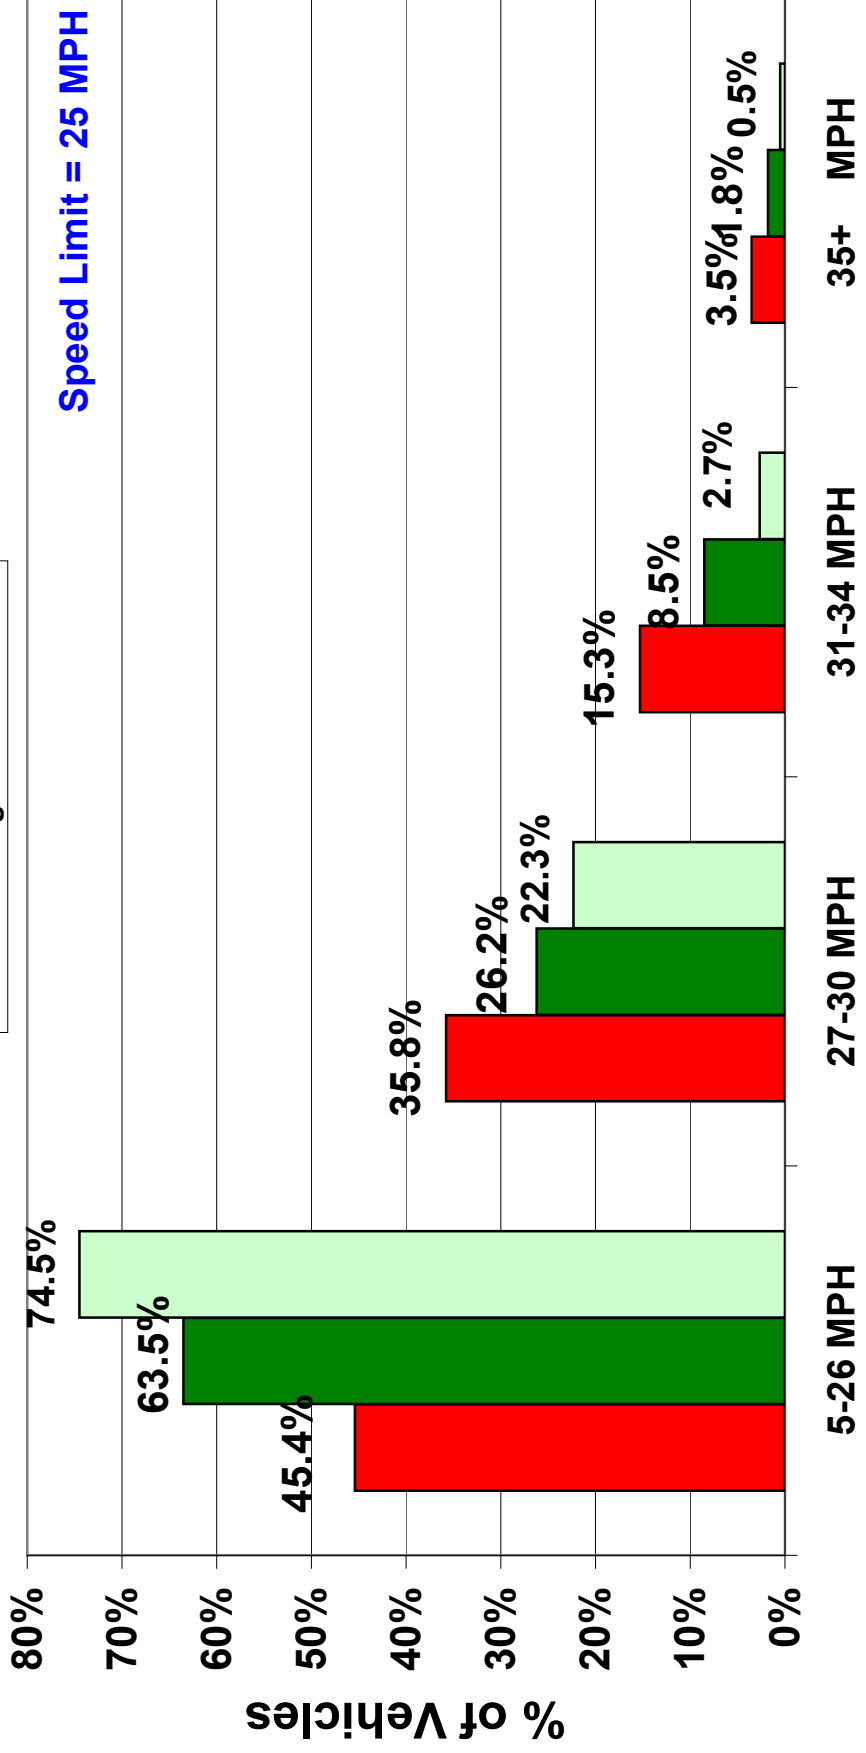

AVERAGE VEHICLE SPEEDS: By MPH Segments

Weeks of April 10, 2005, August 21, 2005, Dec. 31, 2006