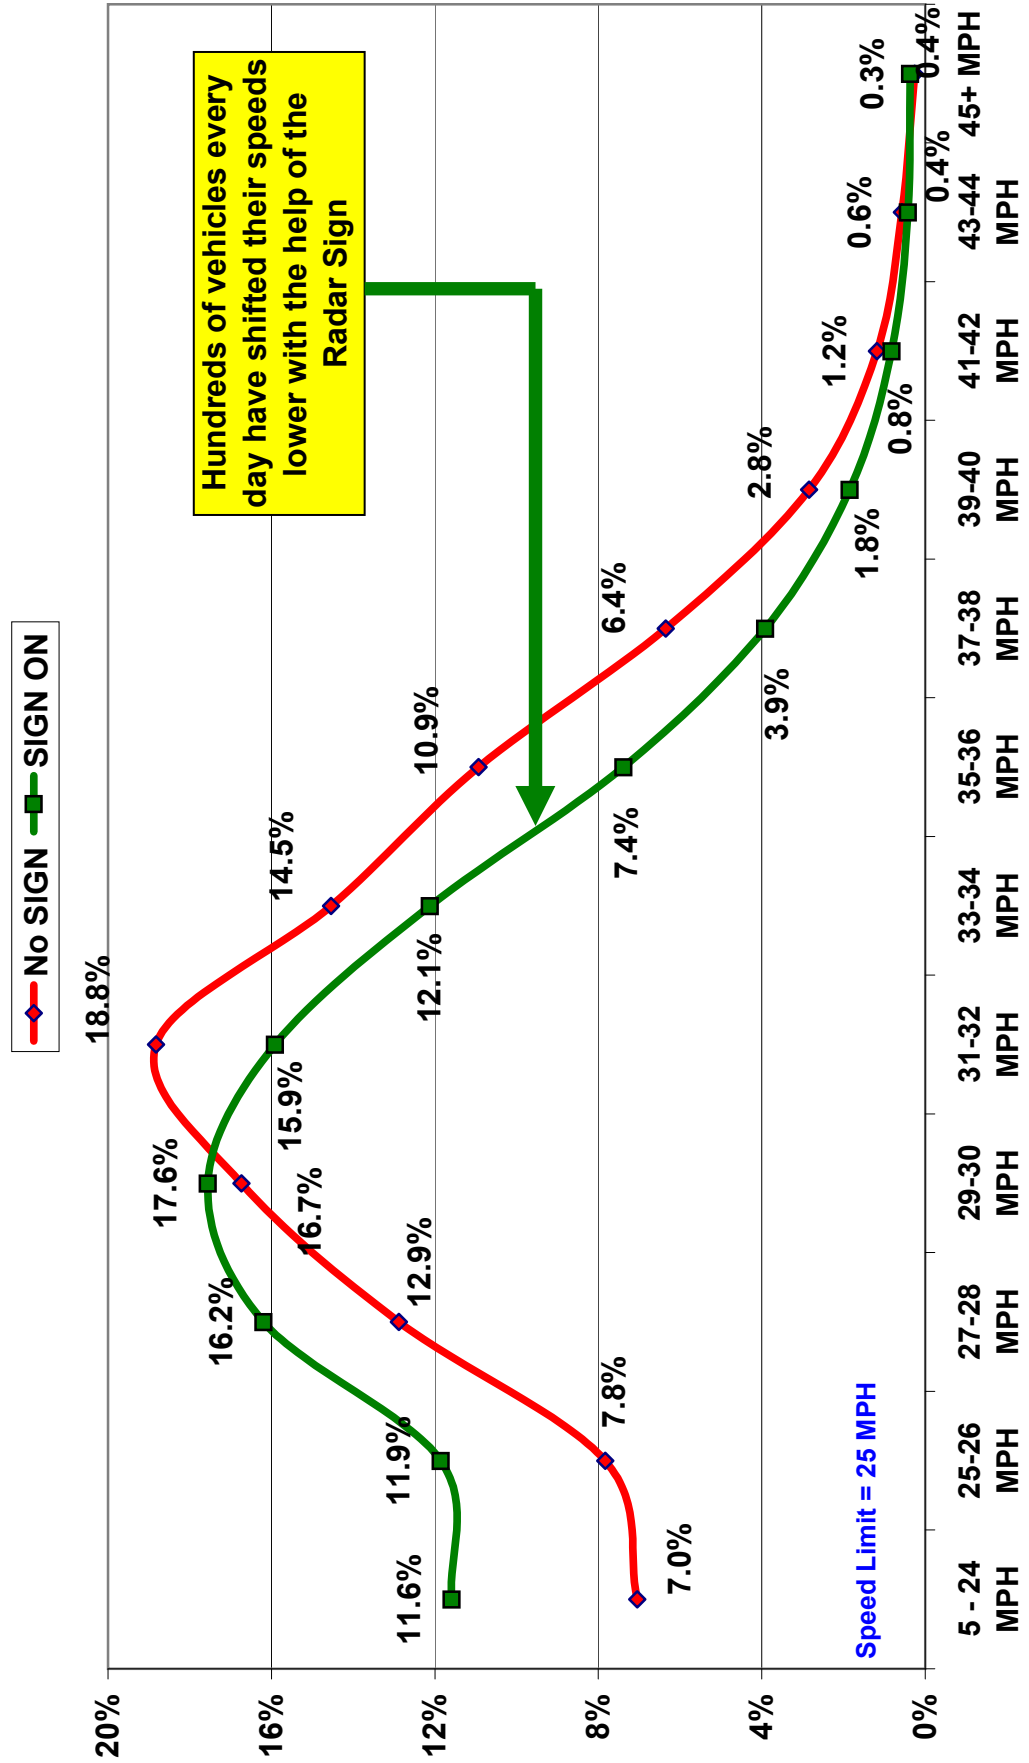

PEAK SPEED SHIFTS: BY MPH SEGMENTS

East Park Blvd. Marietta, GA