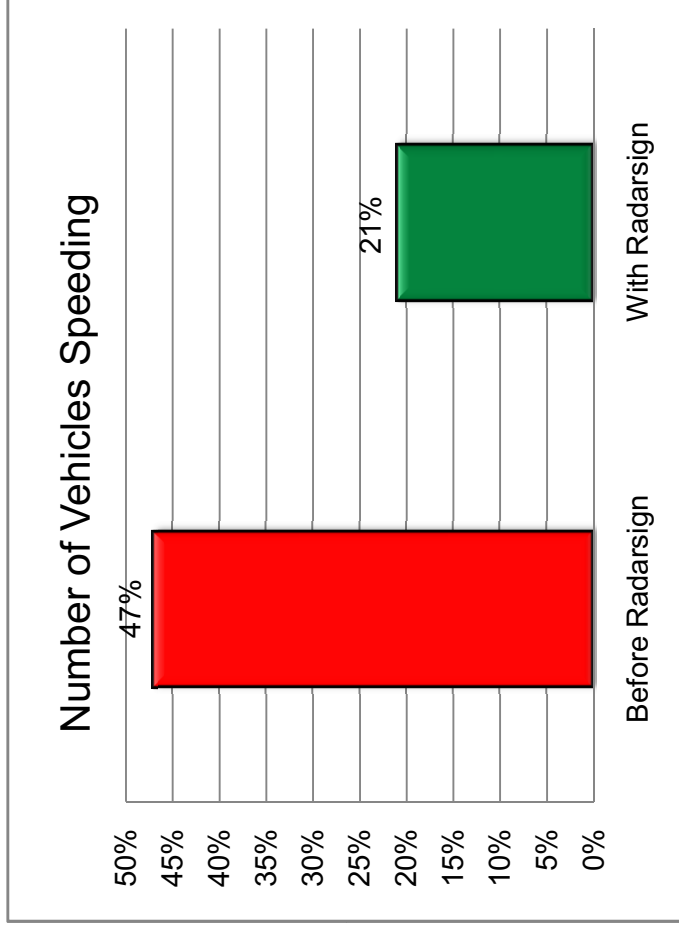

Radar sign reduces speeding at plant by 55%!

radarsign.com

Period of performance: 1.5 years

Average vehicle count per day: 1000

Of remaining speeding vehicles, 95% are in the 21-25 MPH range

Call for a quote today 1-866-865-2278 ext 2 or visit us at www.RadarSpeedSigns.com