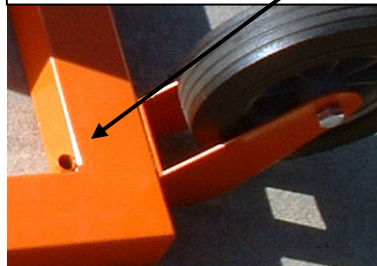

Heavy Duty Mobile Patrol Stand

- Provides an easy way to add mobility to your traffic calming efforts
- Fits into standard pick-up truck bed
- 36" x 33" Steel base ensures stability-powder coated safety orange
- Your choice of 6 or 8 foot aluminum pole-3.5" diameter
- Long life 10" solid wheels
- 4 anchor holes

Fits easily into the bed of a pickup truck

Anchor holes for extra stability

One person operation to tilt and roll to new location

Ideal for:

Multimodal terminals
Controlled campus roads
Dock traffic
Primary facility entrance
Forklift traffic
Parking decks

Angled wheels ensure stability and easy tilt when ready to move